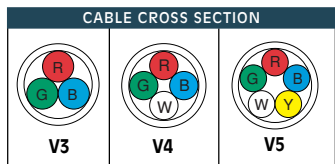

**APPLICATIONS**

- ANALOG & DIGITAL VIDEO
- RGB(S, H/V) COMPONENT VIDEO
- VIDEO WALLS
- HI-RES PROJECTORS
- CG / CAD WORKSTATIONS

**VS • 75Ω COMPONENT VIDEO FANTAILS**

Canare 75Ω VS component cable is available in a variety of pre-cut lengths terminated with our true 75Ω BNC crimp plugs. All assemblies are precisely timed with less than 2.2 nanoseconds between adjacent video channels. Canare VS fantails offer extra wide video bandwidth performance because cable and connectors are 75Ω impedance matched.

CABLE NOMINAL O.D.		
Model	inch	mm
V3-1.5C	.291	7.4
V4-1.5C	.331	8.4
V5-1.5C	.362	9.2
V3-3C	.453	11.5
V4-3C	.512	13.0
V5-3C	.559	14.2
V3-5C	.611	15.5
V4-5C	.674	17.1
V5-5C	.756	19.2
V3-3CFB	.453	11.5
V4-3CFB	.512	13.0
V5-3CFB	.559	14.2
V3-4CFB	.508	12.9
V4-4CFB	.567	14.4
V5-4CFB	.634	16.1
V3-5CFB	.673	17.1
V4-5CFB	.740	18.8
V5-5CFB	.831	21.1

NOMINAL ATTENUATION VALUE										
		1MHz	10MHz	50MHz	100MHz	200MHz	400MHz	700MHz	900MHz	1GHz
<b>V-1.5C</b>	dB/100 ft	0.9	2.9	6.5	9.3	13.1	18.5	24.5	27.8	29.3
	dB/100m	3.0	9.6	21.5	30.4	42.9	60.7	80.3	91.1	96.0
<b>V-3C</b>	dB/100 ft	0.5	1.5	3.2	4.7	6.7	9.4	12.5	14.2	14.9
	dB/100m	1.5	4.9	10.4	15.5	21.9	31.0	41.0	46.5	49.0
<b>V-5C</b>	dB/100 ft	0.3	1.0	2.4	3.3	4.6	6.6	8.6	9.8	10.4
	dB/100m	1.1	3.4	7.8	10.8	14.7	21.5	28.4	32.3	34.0
<b>V-3CFB</b>	dB/100 ft	0.3	1.0	2.5	3.3	4.5	6.5	8.8	10.1	10.6
	dB/100m	1.1	3.2	8.0	10.7	14.7	21.3	28.9	33.0	34.8
<b>V-4CFB</b>	dB/100 ft	0.3	0.9	2.0	2.7	3.8	5.4	7.3	8.4	8.9
	dB/100m	1.0	2.9	6.7	8.9	12.4	17.7	24.0	27.6	29.3
<b>V-5CFB</b>	dB/100 ft	0.3	0.7	1.6	2.2	3.0	4.3	6.0	6.8	7.2
	dB/100m	0.8	2.2	5.3	7.1	9.9	14.2	19.5	22.2	23.7

**Custom Model Selection Guide**

**4 VS 05 - 3C**

**Number of Channels**  
3, 4, 5

**Video Snake**  
VS = 75Ω BNC-BNC  
VF = BNC-F  
VR = BNC-RCA  
VC = F-RCA  
VP = F-F  
VH = RCA-RCA

**Length (meters)**  
3, 5, 8, 15, 30, 50